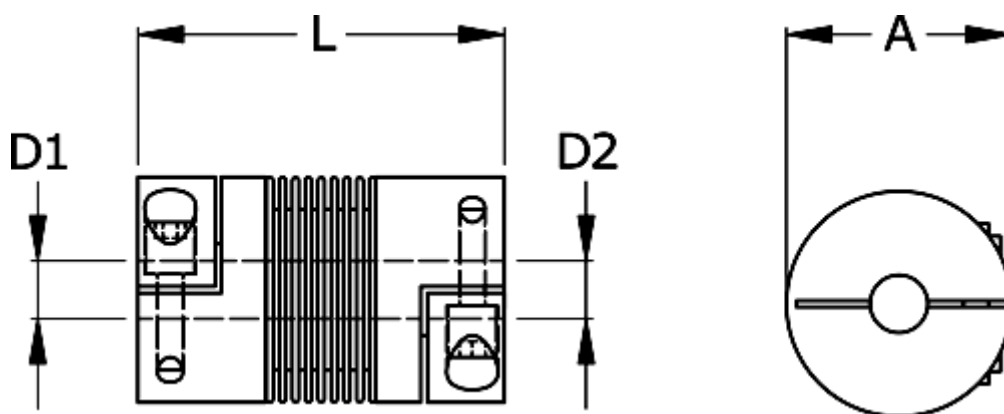

Data Sheet

Article number: 3330200150310909

Description: Bellow coupling type 2 size15
Length 31 mm, bore 9/9 mm

Measures

A	= 20
D1	= 9
D2	= 9
L	= 31
Nom. torque NM (Tkn)	= 1.5